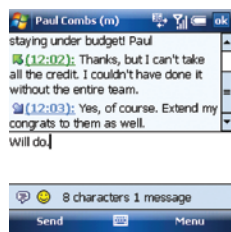

Your choice of email

Set up centralized access to up to six business and personal email accounts

Threaded SMS/MMS messages

Chat style view lets you easily keep track of conversations

Integrated calendar

See daily appointments at a glance or view by week or month