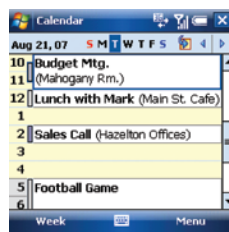

Your choice of email

Set up centralized access to up to six business and personal email accounts

Threaded SMS/MMS messages

Chat style view lets you easily keep track of conversations

Integrated calendar

See daily appointments at a glance or view by week or month