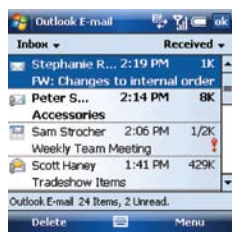

Trēo™ 750

SMART DEVICE

Expert ease.

Windows Mobile® 6 with Palm® ease—at fast, broadband-like speeds.¹

The Palm® Treo™ 750 smart device goes where you go. It combines a GSM™ world phone, with wireless email and web access,¹ broadband-like speeds,² and Windows Mobile® 6—all with the ease you can only get from Palm. Review and edit business documents and access corporate data no matter where you are. Take a call while downloading your email.¹ And with Microsoft's Direct Push Technology built in, you can get your Outlook® email, including any changes to your Calendar, Contacts and Tasks in seconds.³ Or just kick back, play music, shoot photos, and surf the wireless Web?² With more than a decade of mobile computing experience, Palm makes it easy to do it all. Palm enhancements on the Windows Mobile platform bring you the familiar Treo experience many have come to depend on.

Your choice of email

Set up centralized access to up to six business and personal email accounts

Threaded SMS/MMS messages

Chat style view lets you easily keep track of conversations

Integrated calendar

See daily appointments at a glance or view by week or month

Picture Speed Dial

Picture Speed Dials make it fast and easy to contact the people you call the most

Faster Web browsing

Surf the Web on AT&T's ultra fast 3G broadband network¹

¹ Within mobile coverage area only. Email and web require data services from a mobile service provider at an additional cost. ISP and/or VPN may also be required.